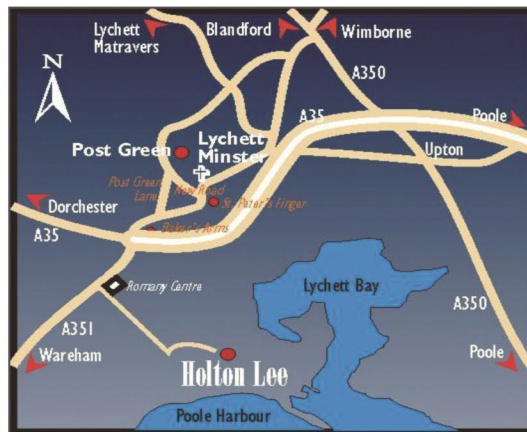

# Directions

Holton Lee is 6 miles away from Poole and 4 miles from Wareham. From the Bakers Arms roundabout, take the A351 to Wareham. After 500 metres turn left into Holton Lee.